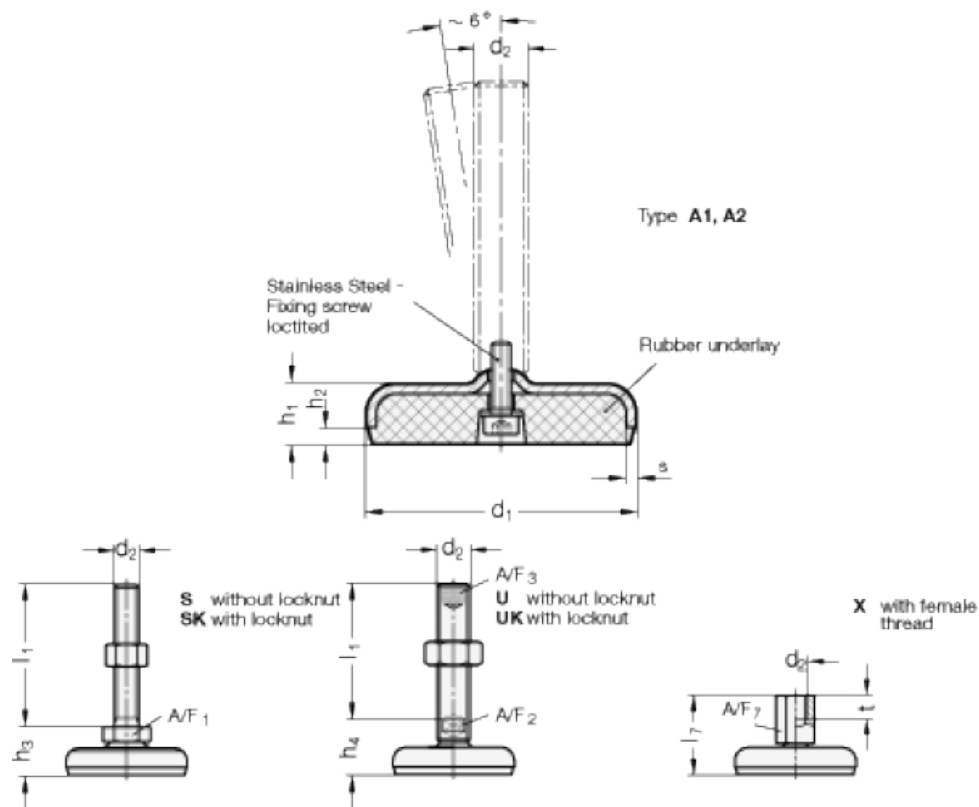

Article number: 2030100M2075A1U

Description: E+G levelling foot
GN 30-100-M20-75-A1-U

Note: U Without nut, Hexagon socket at the top, Wrench flat at the bottom

Measures

A/F2 = 15

s = 3

A/F3 = 10

d1 = 100

d2 = M20

h1 = 20

h2 = 6

h4 = 35

l1 = 75